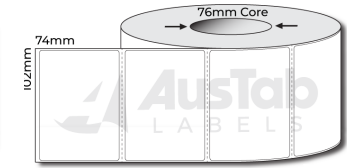

RHD99174R:4

RHD102150:4

RHD102150:5A

****PLEASE NOTE:** This is a list of Austab Labels standard stockline items.**

All items listed can be re-rolled onto a different sized core upon request - charges may apply.