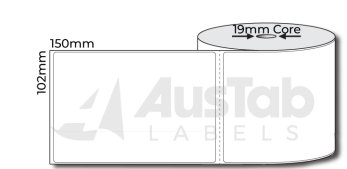

RD102150:19-100