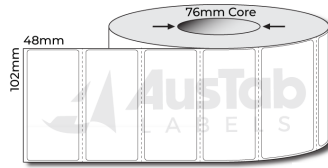

RD10248:12