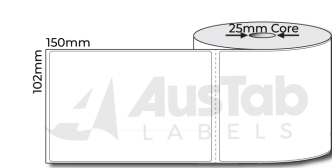

RD102150:5A