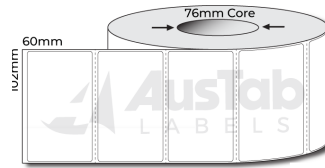

THERMAL DIRECT

RD12060:8

PLEASE NOTE: This is a list of Austab Labels standard stockline items.

All items listed can be re-rolled onto a different sized core upon request - charges may apply.

Contact us on 03 8369 9777 or email customerservice@ Austab.com.au for custom size requests.