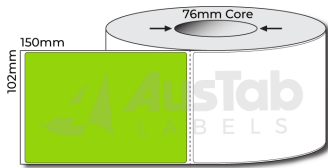

RD102150G:4