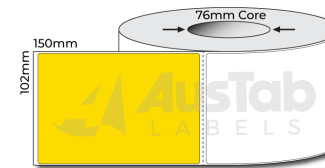

RD102150Y:4