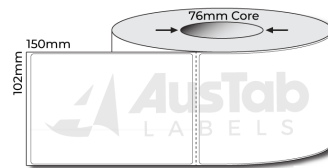

RHD99174R:4

RHD102150:4

RHD102150:5A

****PLEASE NOTE:** This is a list of Austab Labels standard stockline items.**

All items listed can be re-rolled onto a different sized core upon request - charges may apply.