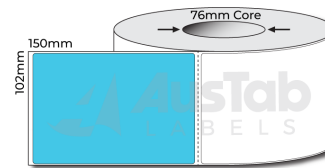

RD102150B:4