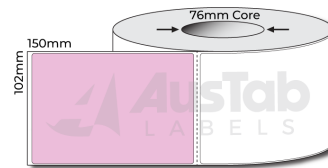

RD102150P:4