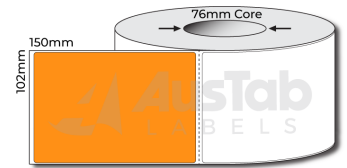

RD102150O:4