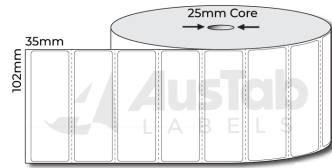

RD10235:8A