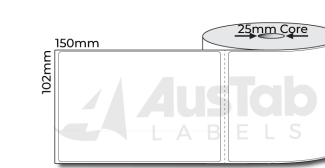

RHD99174R:4

RHD102150:4

RHD102150:5A

****PLEASE NOTE:** This is a list of Austab Labels standard stockline items.**

All items listed can be re-rolled onto a different sized core upon request - charges may apply.