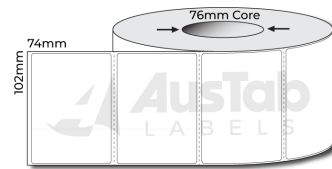

THERMAL DIRECT

RD10274:8

PLEASE NOTE: This is a list of Austab Labels standard stockline items.

All items listed can be re-rolled onto a different sized core upon request - charges may apply.

Contact us on 03 8369 9777 or email customerservice@ Austab.com.au for custom size requests.