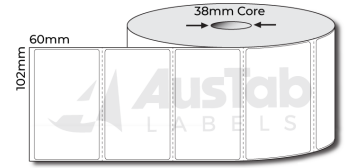

RD12060:12B