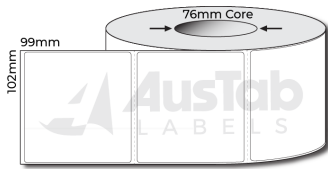

THERMAL DIRECT

RD10299:7

PLEASE NOTE: This is a list of Austab Labels standard stockline items.

All items listed can be re-rolled onto a different sized core upon request - charges may apply.

Contact us on 03 8369 9777 or email customerservice@ Austab.com.au for custom size requests.