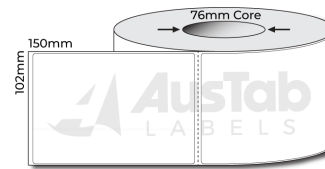

RD102150:4