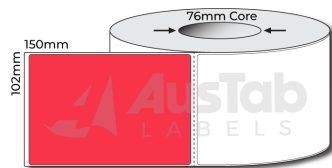

RD102150R:4