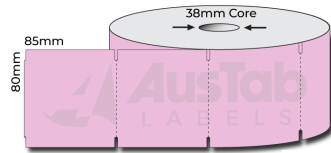

CRATE LABELS & TAGS

RD8085:6:8CCL

RD8085:6:8CCLP

RD8085:6:8CCT

RD8085:6:8CCTP

****PLEASE NOTE:** This is a list of Austab Labels standard stockline items.**

All items listed can be re-rolled onto a different sized core upon request - charges may apply.