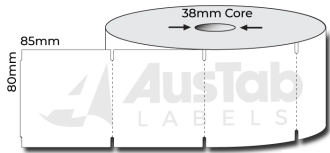

CRATE LABELS & TAGS

RD8085:6:8CCL

RD8085:6:8CCLP

RD8085:6:8CCT

RD8085:6:8CCTP

****PLEASE NOTE:** This is a list of Austab Labels standard stockline items.**

All items listed can be re-rolled onto a different sized core upon request - charges may apply.