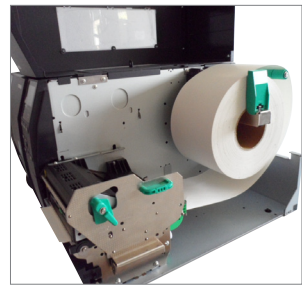

> B-EX4D2

TAILORED FOR LOGISTICS & TRANSPORT
4 INCH DIRECT THERMAL ONLY LABEL PRINTER

TOSHIBA EX4-D2 4" thermal paper industrial printer incorporates the latest in direct thermal print technology allowing smart mechanics, top of the line reliability as well as a perfect print quality.

"The EX Series of Auto ID printers allows each customer to define the printer he needs. With a multitude of options you are free to create the ideal printer you need at an unbelievably low price."

TOSHIBA
Leading Innovation >>>

- Industrial 4" Direct Thermal Label Printer
- Max. printing speed: 12 ips
- Low Cost of Operation
- Designed for Scalability and Flexibility
- Low Maintenance
- Emulation for competitor's products
- USB & LAN interface as standard
- 75km expected printhead life
- Rugged metal construction
- Energy Star Certified

	B-EX4D2
	B-EX4D2 GS
CHARACTERISTICS	
Printhead	Flat-type
Dimensions	310(H) x 278(W) x 460(D) mm
Interface	USB2.0 & Ethernet as standard
Optional Interface	Parallel, Wireless LAN, RS-232C, RTC & USB host and Expansion I/O
Network Tool	SNMP
PRINT	
Method	Direct thermal
Print Width	104 mm
Max. Print Speed	Upto 12 ips (304 mm/sec)
Resolution	203dpi
Font	Bitmap and outline
Barcode	Includes GS1 DataBar (RSS) compatibles
MEDIA	
Paper Width	114 mm
Paper Alignment	Left
Paper Roll Diameter	200 mm
OPTIONS	
	cutter module, peel off & internal rewinder