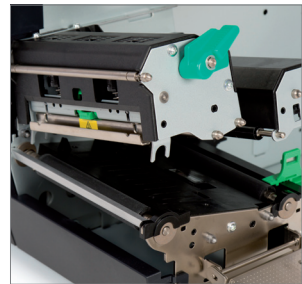

> B-EX4D2

TAILORED FOR LOGISTICS & TRANSPORT
4 INCH DIRECT THERMAL ONLY LABEL PRINTER

TOSHIBA EX4-D2 4" thermal paper industrial printer incorporates the latest in direct thermal print technology allowing smart mechanics, top of the line reliability as well as a perfect print quality.

"The EX Series of Auto ID printers allows each customer to define the printer he needs. With a multitude of options you are free to create the ideal printer you need at an unbelievably low price."

TOSHIBA
Leading Innovation >>>

> FLEXIBILITY

- Auto print head detection of head rank
Easy service and maintenance;
- Emulation for quick & easy replacement of competitor's products

> EASE OF USE

- Network Printer Management Tool

> FAST SPEED & LOW COST LABEL PRINTER

	B-EX4D2
	B-EX4D2 GS
CHARACTERISTICS	
Printhead	Flat-type
Dimensions	310(H) x 278(W) x 460(D) mm
Interface	USB2.0 & Ethernet as standard
Optional Interface	Parallel, Wireless LAN, RS-232C, RTC & USB host and Expansion I/O
Network Tool	SNMP
PRINT	
Method	Direct thermal
Print Width	104 mm
Max. Print Speed	Upto 12 ips (304 mm/sec)
Resolution	203dpi
Font	Bitmap and outline
Barcode	Includes GS1 DataBar (RSS) compatibles
MEDIA	
Paper Width	114 mm
Paper Alignment	Left
Paper Roll Diameter	200 mm
OPTIONS	
	cutter module, peel off & internal rewinder