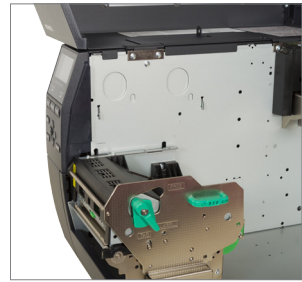

> B-EX4D2

TAILORED FOR LOGISTICS & TRANSPORT
4 INCH DIRECT THERMAL ONLY LABEL PRINTER

TOSHIBA EX4-D2 4" thermal paper industrial printer incorporates the latest in direct thermal print technology allowing smart mechanics, top of the line reliability as well as a perfect print quality.

"The EX Series of Auto ID printers allows each customer to define the printer he needs. With a multitude of options you are free to create the ideal printer you need at an unbelievably low price."

TOSHIBA
Leading Innovation >>>

> FLEXIBILITY

- Auto print head detection of head rank
Easy service and maintenance;
- Emulation for quick & easy replacement of competitor's products

> EASE OF USE

- Network Printer Management Tool

> FAST SPEED & LOW COST LABEL PRINTER

	B-EX4D2
	B-EX4D2 GS
CHARACTERISTICS	
Printhead	Flat-type
Dimensions	310(H) x 278(W) x 460(D) mm
Interface	USB2.0 & Ethernet as standard
Optional Interface	Parallel, Wireless LAN, RS-232C, RTC & USB host and Expansion I/O
Network Tool	SNMP
PRINT	
Method	Direct thermal
Print Width	104 mm
Max. Print Speed	Upto 12 ips (304 mm/sec)
Resolution	203dpi
Font	Bitmap and outline
Barcode	Includes GS1 DataBar (RSS) compatibles
MEDIA	
Paper Width	114 mm
Paper Alignment	Left
Paper Roll Diameter	200 mm
OPTIONS	
	cutter module, peel off & internal rewinder